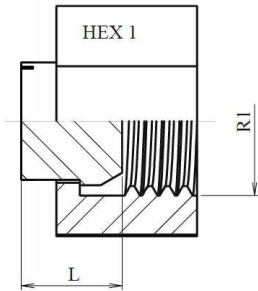

Tapón hembra giratoria BSP (60°)

Acero al carbono

A

B

| Artículo | R1 | L1 | HEX 1 |
|---------------------|-----------|------|-------|
| HID524010002 | 1/8" BSP | 12 | 12 |
| HID524010004 | 1/4" BSP | 14 | 19 |
| HID524010006 | 3/8" BSP | 15 | 22 |
| HID524010008 | 1/2" BSP | 17 | 27 |
| HID524010012 | 3/4" BSP | 20,5 | 32 |
| HID524010016 | 1" BSP | 23,5 | 41 |
| HID524010020 | 1"1/4 BSP | 25,5 | 50 |
| HID524010024 | 1"1/2 BSP | 27,5 | 55 |
| HID524010032 | 2" BSP | 26 | 70 |