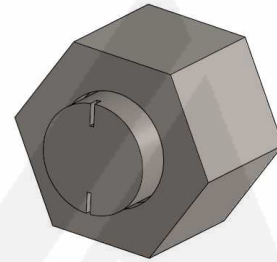

Tapón hembra giratoria BSP (60°)

Acero al carbono

A

B

| Artículo | R1 | L1 | HEX 1 |
|---------------------|-----------|------|-------|
| HID524010002 | 1/8" BSP | 12 | 12 |
| HID524010004 | 1/4" BSP | 14 | 19 |
| HID524010006 | 3/8" BSP | 15 | 22 |
| HID524010008 | 1/2" BSP | 17 | 27 |
| HID524010012 | 3/4" BSP | 20,5 | 32 |
| HID524010016 | 1" BSP | 23,5 | 41 |
| HID524010020 | 1"1/4 BSP | 25,5 | 50 |
| HID524010024 | 1"1/2 BSP | 27,5 | 55 |
| HID524010032 | 2" BSP | 26 | 70 |