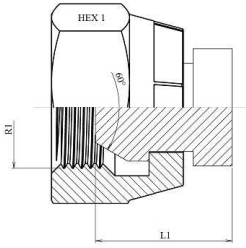

Tapón hembra giratoria BSP (60°)

Acero al carbono

A

B

| Artículo | R1 | L1 | HEX 1 |
|---------------------|-----------|------|-------|
| HID524010002 | 1/8" BSP | 12 | 12 |
| HID524010004 | 1/4" BSP | 14 | 19 |
| HID524010006 | 3/8" BSP | 15 | 22 |
| HID524010008 | 1/2" BSP | 17 | 27 |
| HID524010012 | 3/4" BSP | 20,5 | 32 |
| HID524010016 | 1" BSP | 23,5 | 41 |
| HID524010020 | 1"1/4 BSP | 25,5 | 50 |
| HID524010024 | 1"1/2 BSP | 27,5 | 55 |
| HID524010032 | 2" BSP | 26 | 70 |